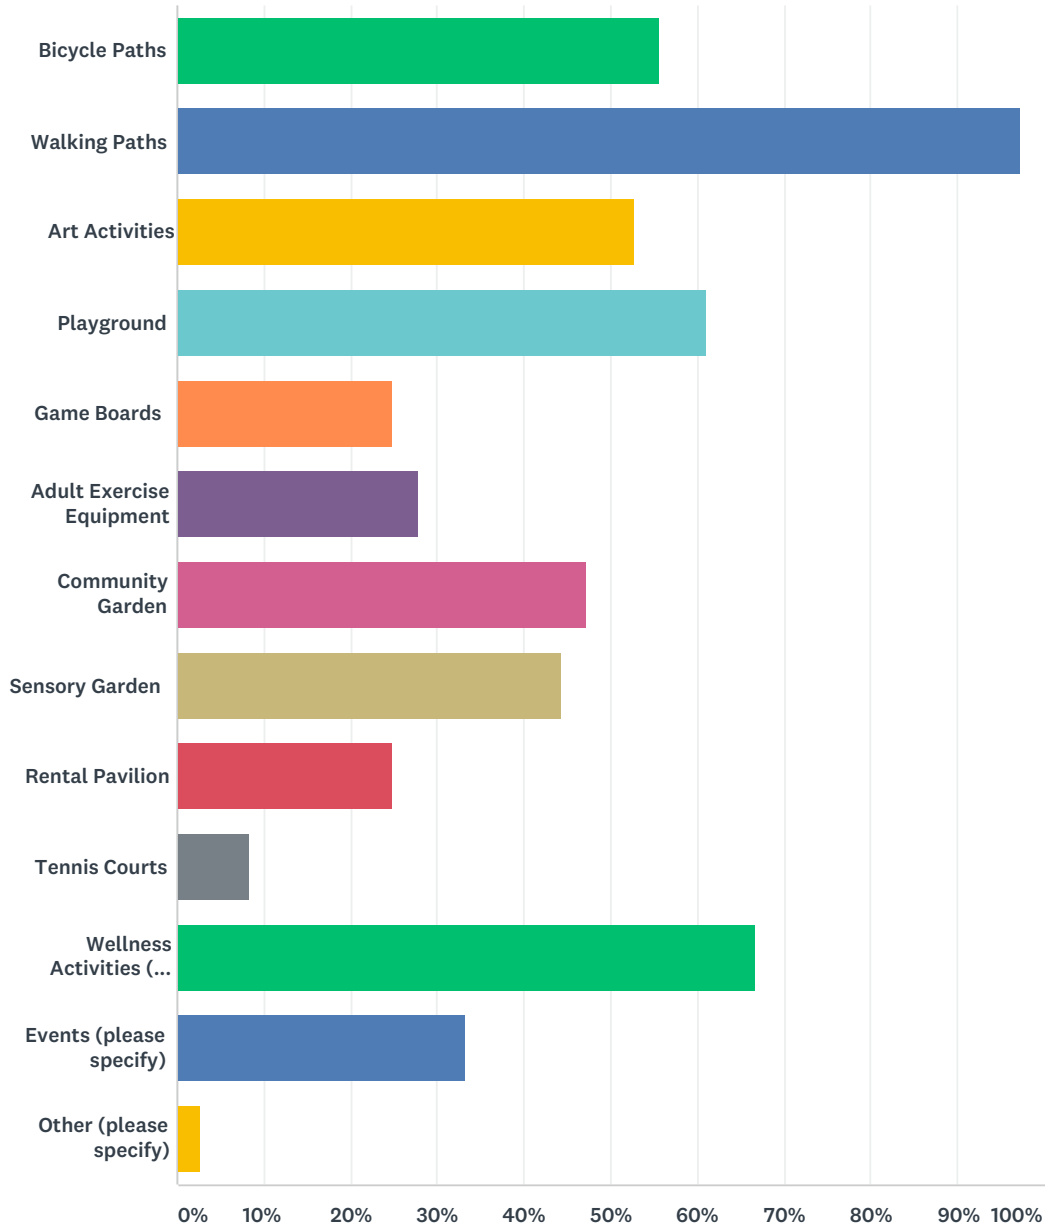

Q1 How did you learn about the ArtsPark?

Answered: 36 Skipped: 0

| ANSWER CHOICES | RESPONSES | |
|--|-----------|----|
| Cherry Blossom Festival | 11.11% | 4 |
| Use the trail/disc golf course | 0.00% | 0 |
| Through the Healthy St. Mary's Partnership (HEAL team meeting or newsletter) | 44.44% | 16 |
| Visited the U.S. Colored Troops Memorial | 5.56% | 2 |
| Social Media | 13.89% | 5 |
| Other (please specify) | 33.33% | 12 |
| Total Respondents: 36 | | |

Q2 What would you like to have in the park? (Please check all that apply)

Answered: 36 Skipped: 0

| ANSWER CHOICES | RESPONSES | |
|--------------------------|-----------|----|
| Bicycle Paths | 55.56% | 20 |
| Walking Paths | 97.22% | 35 |
| Art Activities | 52.78% | 19 |
| Playground | 61.11% | 22 |
| Game Boards | 25.00% | 9 |
| Adult Exercise Equipment | 27.78% | 10 |

Q3 How often would you visit a Lexington Park ArtsPark with the amenities you listed?

Answered: 36 Skipped: 0

| ANSWER CHOICES | RESPONSES | |
|------------------------|-----------|-----------|
| Once a week | 41.67% | 15 |
| Twice a Week | 16.67% | 6 |
| Special Events Only | 16.67% | 6 |
| Other (please specify) | 25.00% | 9 |
| TOTAL | | 36 |