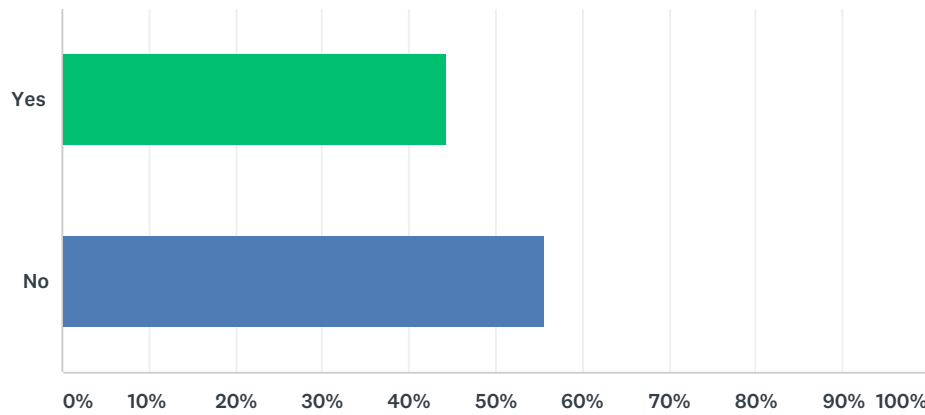

Q4 Would you be interested in volunteer opportunities associated with the Arts Park?

Answered: 36 Skipped: 0

ANSWER CHOICES	RESPONSES	
Yes	44.44%	16
No	55.56%	20
TOTAL		36