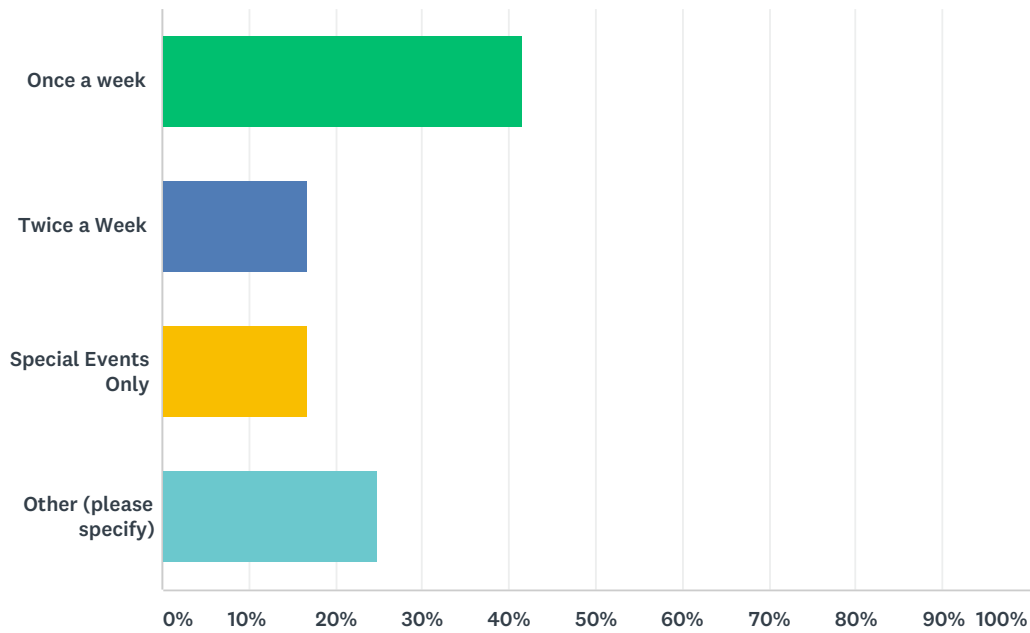

Q1 How did you learn about the ArtsPark?

Answered: 36 Skipped: 0

| ANSWER CHOICES | RESPONSES | |
|--|-----------|----|
| Cherry Blossom Festival | 11.11% | 4 |
| Use the trail/disc golf course | 0.00% | 0 |
| Through the Healthy St. Mary's Partnership (HEAL team meeting or newsletter) | 44.44% | 16 |
| Visited the U.S. Colored Troops Memorial | 5.56% | 2 |
| Social Media | 13.89% | 5 |
| Other (please specify) | 33.33% | 12 |
| Total Respondents: 36 | | |

Q2 What would you like to have in the park? (Please check all that apply)

Answered: 36 Skipped: 0

| ANSWER CHOICES | RESPONSES | |
|--------------------------|-----------|----|
| Bicycle Paths | 55.56% | 20 |
| Walking Paths | 97.22% | 35 |
| Art Activities | 52.78% | 19 |
| Playground | 61.11% | 22 |
| Game Boards | 25.00% | 9 |
| Adult Exercise Equipment | 27.78% | 10 |

Q3 How often would you visit a Lexington Park ArtsPark with the amenities you listed?

Answered: 36 Skipped: 0

| ANSWER CHOICES | RESPONSES | |
|------------------------|-----------|-----------|
| Once a week | 41.67% | 15 |
| Twice a Week | 16.67% | 6 |
| Special Events Only | 16.67% | 6 |
| Other (please specify) | 25.00% | 9 |
| TOTAL | | 36 |