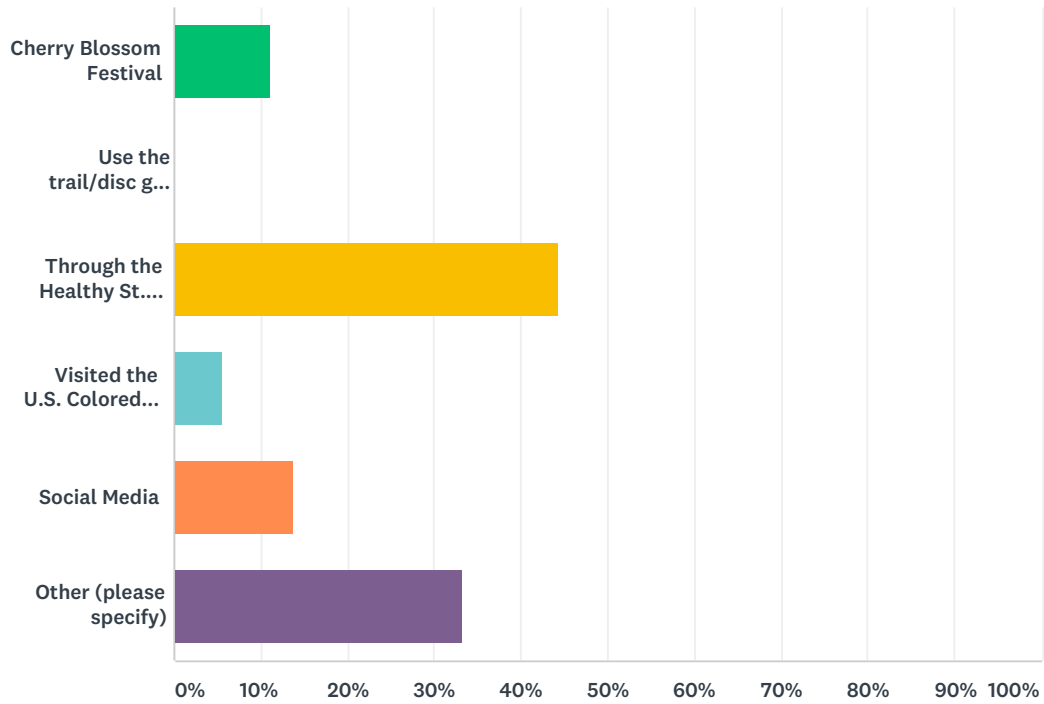

Q1 How did you learn about the ArtsPark?

Answered: 36 Skipped: 0

| ANSWER CHOICES | RESPONSES | |
|--|-----------|----|
| Cherry Blossom Festival | 11.11% | 4 |
| Use the trail/disc golf course | 0.00% | 0 |
| Through the Healthy St. Mary's Partnership (HEAL team meeting or newsletter) | 44.44% | 16 |
| Visited the U.S. Colored Troops Memorial | 5.56% | 2 |
| Social Media | 13.89% | 5 |
| Other (please specify) | 33.33% | 12 |
| Total Respondents: 36 | | |